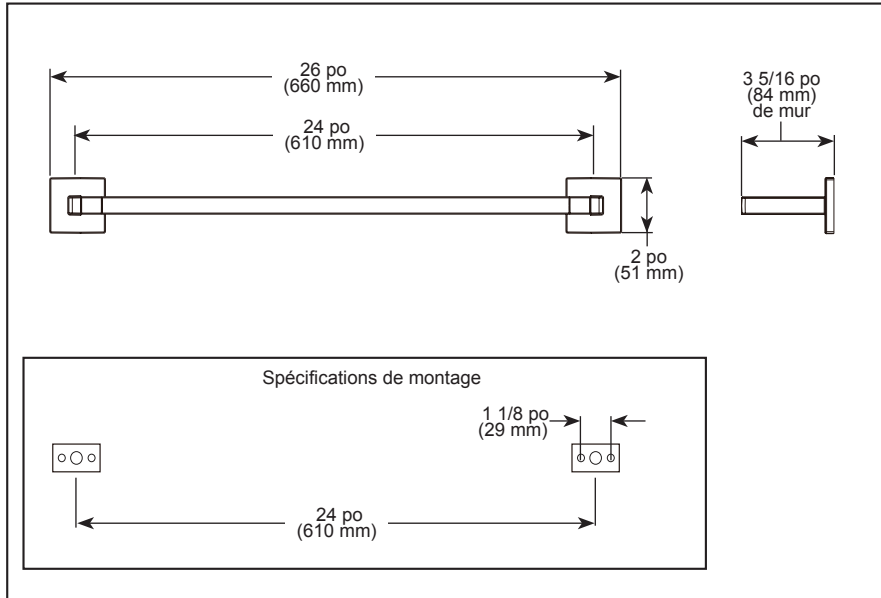

BRIZO®

ACCESSOIRES

- Collection Frank Lloyd Wright^{MD} pour la salle de bain par Brizo^{MD}
- Porte-serviettes de 24 po (610 mm)

SPÉCIFICATIONS STANDARDS :

- Il est préférable de placer des supports en bois derrière toutes les surfaces murales. Si le blocage en bois n'est pas disponible, essayez de trouver un montant en bois pour fixer au moins une extrémité de cet accessoire.
- Quincaillerie et gabarit d'installation inclus avec le produit.
- Remarque : Les ancrages en plastique, les vis, les boulons à bascule et les supports de montage sont inclus avec la quincaillerie d'installation.
- Construction entièrement métallique

GARANTIE

- Pièces et finition – Garantie à vie limitée; ou pour les clients commerciaux, 10 ans pour les résidences multifamiliales (appartements et condominiums) et 5 ans pour tout autre usage commercial, dans tous les cas à compter de la date de réception du produit par l'acheteur initial ou son représentant autorisé (installateur, etc.).
- Veuillez consulter fr.brizofaucet.ca pour tous les détails de notre garantie limitée.

▲ Désigner le suffixe de finition approprié