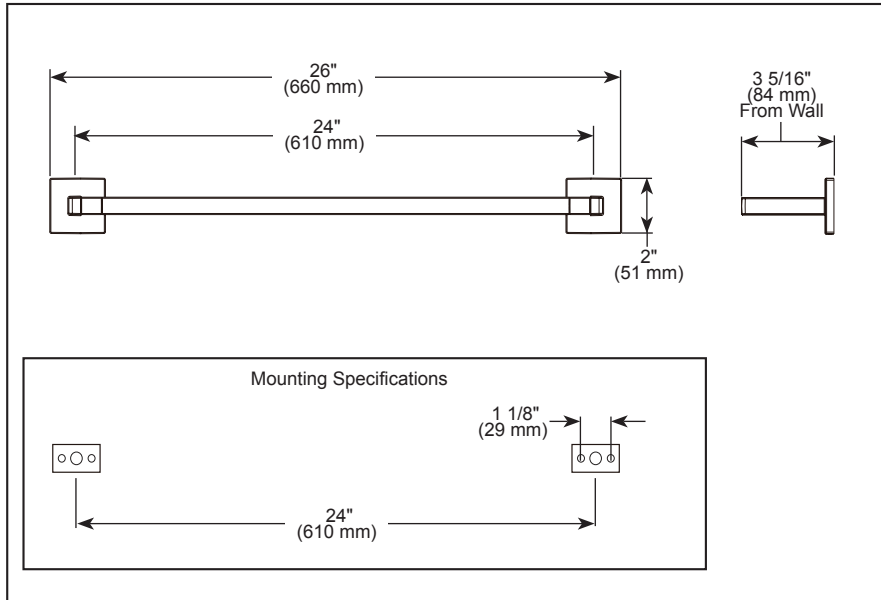

BRIZO®

ACCESSORIES

- Frank Lloyd Wright® Bath Collection by Brizo®
- 24" Towel Bar

STANDARD SPECIFICATIONS:

- Wood blocking is preferable behind all wall surfaces. If wood blocking is not available, try finding a wood stud to anchor at least one end of this accessory.
- Mounting hardware and mounting instructions included with product.
- Note: Plastic anchors, screws, toggle bolts, and mounting brackets are included with the mounting hardware.
- All metal construction

WARRANTY

- Parts and Finish - Lifetime limited warranty; or for commercial purchasers, 10 years for multi-family residential (apartments and condominiums) and 5 years for all other commercial uses, in each case from the date the product is received by the original purchaser or their authorized representative (installation contractor, etc.).
- Please go to www.brizo.com for the complete details of our limited warranty.

▲ Designate proper finish suffix

Brizo Kitchen & Bath Company reserves the right (1) to make changes in specifications and materials, and (2) to change or discontinue models, both without notice or obligation. Dimensions are for reference only. See current full-line price book or www.brizo.com for finish options and product availability.

Brizo Kitchen & Bath Company

55 E. 111th Street, Carmel, Indiana 46280
350 South Edgeware Road, St. Thomas, ON N5P 4L1
© 2026 Brizo Kitchen & Bath Company