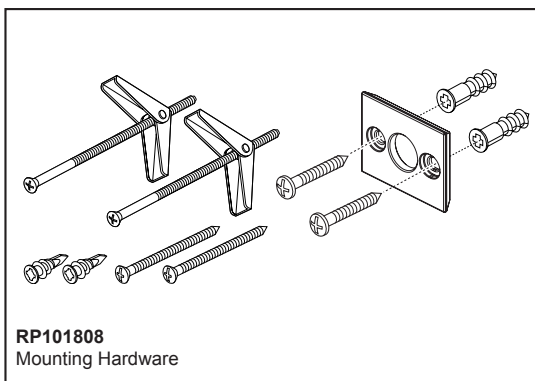

BRIZO®

ACCESSORIES

- Frank Lloyd Wright® Bath Collection by Brizo®
- 24" Towel Bar

STANDARD SPECIFICATIONS:

- Wood blocking is preferable behind all wall surfaces. If wood blocking is not available, try finding a wood stud to anchor at least one end of this accessory.
- Mounting hardware and mounting instructions included with product.
- Note: Plastic anchors, screws, toggle bolts, and mounting brackets are included with the mounting hardware.
- All metal construction

WARRANTY

- Parts and Finish - Lifetime limited warranty; or for commercial purchasers, 10 years for multi-family residential (apartments and condominiums) and 5 years for all other commercial uses, in each case from the date the product is received by the original purchaser or their authorized representative (installation contractor, etc.).
- Please go to www.brizo.com for the complete details of our limited warranty.

▲ Designate proper finish suffix

Brizo Kitchen & Bath Company reserves the right (1) to make changes in specifications and materials, and (2) to change or discontinue models, both without notice or obligation. Dimensions are for reference only. See current full-line price book or www.brizo.com for finish options and product availability.

Brizo Kitchen & Bath Company

55 E. 111th Street, Carmel, Indiana 46280
350 South Edgeware Road, St. Thomas, ON N5P 4L1
© 2026 Brizo Kitchen & Bath Company